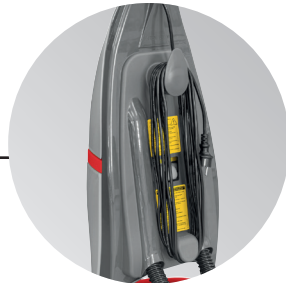

LAVOR

SIMPLY STRONGER

MAX
90°C HOT
SCRUBBING

90 degrees hot water wash

Detergent solution tank,
always wash with clean
water

Integrated cable reel

Big and fixed rear wheels
ensuring good stability

MADE IN
ITALY

Standard equipment

Floor base

Cylindrical brush

Squeegee

Detergents

Soft cylindrical brush

Crystal Clean
Floor scrubbing driers

Cod. 8.501.0508 | EAN -

800W-200W

1015 m²/h

1428 mm H₂O

290 mm