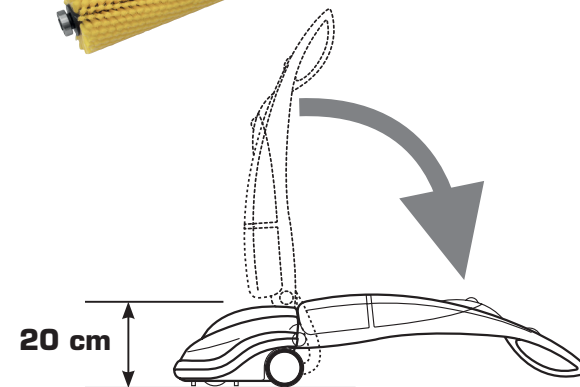

LAVOR

SIMPLY STRONGER

MAX
90°C HOT
SCRUBBING

90 degrees hot water wash

Detergent solution tank,
always wash with clean
water

Integrated cable reel

Big and fixed rear wheels
ensuring good stability

MADE IN
ITALY

Standard equipment

Floor base

Cylindrical brush

Squeegee

Detergents

Soft cylindrical brush

Crystal Clean
Floor scrubbing driers

Cod. 8.501.0508 | EAN -